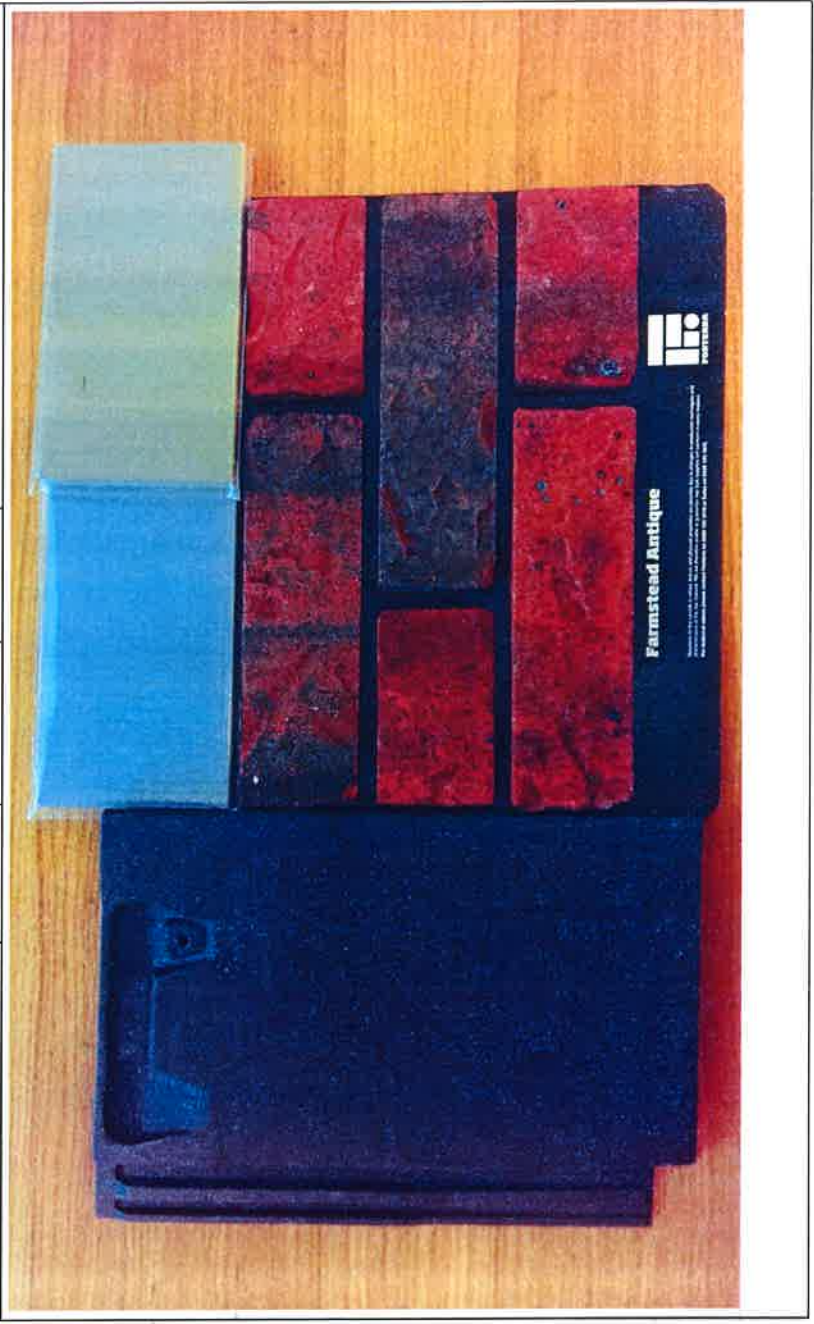

External Materials Schedule

Wark Crescent, Jarrow, South Tyneside

09-Jan-16

ST/1145/15/FOL

Received 9/2/16

Element	Manufacturer	Range	Colour/Finish	Notes
Walls – Main Brick	Forterra	Farmstead Antique	Fair-face	Charcoal-colour mortar
Walls – Feature Brick	Ibstock	Linear	TBC	Charcoal-colour mortar
Walls – Cladding – Type 1	Marley-Eternit	Cedral Lap	Violet Blue	
Walls – Cladding – Type 2	Marley-Eternit	Cedral Lap	Sage Green	
Roof	Sandtoft	20/20	Antique Slate	
Windows	TBC		Anthracite Grey	
Rainwater Goods			Black	uPVC